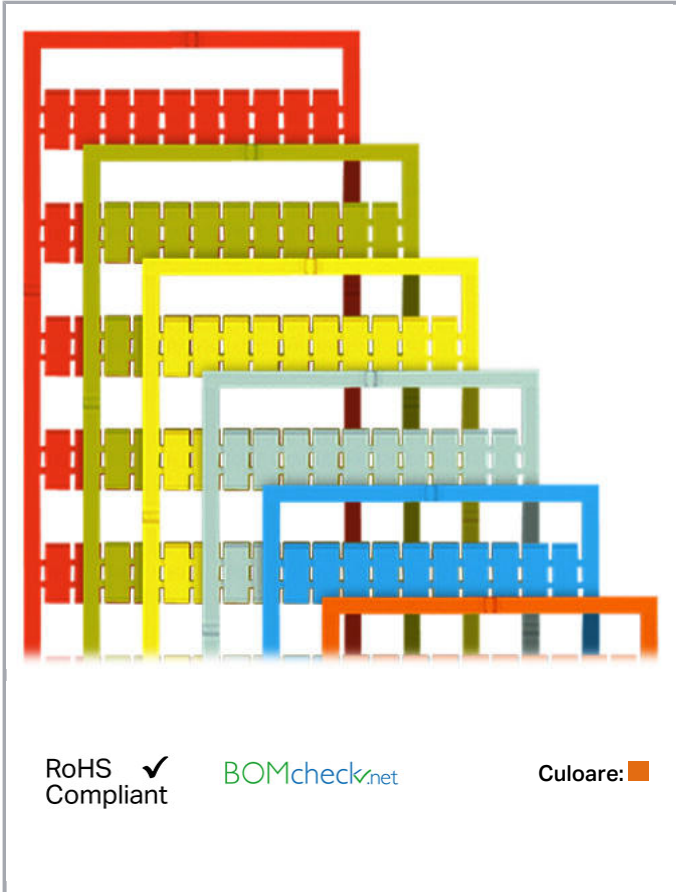

Fișă tehnică | Număr articol: 794-602/000-012

WMB marking card; as card; MARKED; 61 ... 70 (10x); stretchable 5 - 5.2 mm;

Vertical marking; snap-on type; orange

www.wago.com/794-602/000-012

Date

Technical Data

Marking	61 ... 70
Marking (number)	10
Marking direction	Vertical marking
Marking color	black
Marking type	Digits
Darstellung des Aufdrucks	consecutive numbers per strip
Pre-assembly	10 strips with 10 markers per card

Aveți întrebări despre produsele noastre?
Vă stăm la dispoziție pentru preluarea apelului la +40 (0) 31 421 85 68.

Geometrical Data

Marker/Strip width	5 mm
Marker width	5 mm

Material Data

Color	orange
Weight	9 g
Fire load	0,27 MJ

Stretching a WMB marker strip.

Separating an individual marker from the WMB marker strip – for larger terminal blocks.

Marking

Supus modificărilor.

Snapping a WMB marker strip into the marker slot of the double marker carrier.