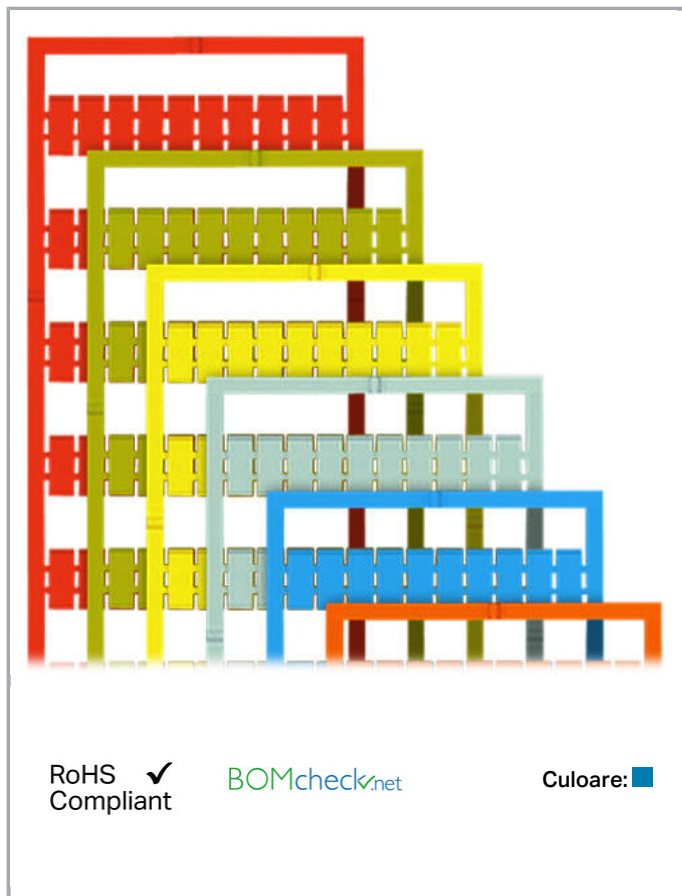

Fișă tehnică | Număr articol: 794-602/000-006

WMB marking card; as card; MARKED; 61 ... 70 (10x); stretchable 5 - 5.2 mm;

Vertical marking; snap-on type; blue

[www.wago.com/794-602/000-006](http://www.wago.com/794-602/000-006)

### Technical Data

Marking	61 ... 70
Marking (number)	10
Marking direction	Vertical marking
Marking color	black
Marking type	Digits
Darstellung des Aufdrucks	consecutive numbers per strip
Pre-assembly	10 strips with 10 markers per card

## Geometrical Data

Marker/Strip width	5 mm
Marker width	5 mm