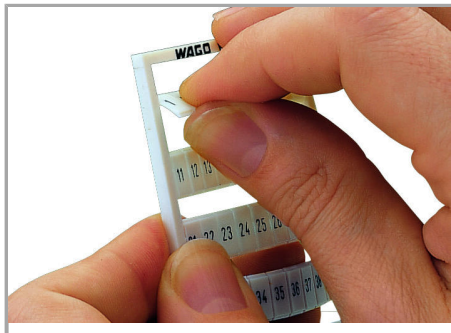

Geometrical Data

Marker/Strip width	5 mm
Marker width	5 mm

Material Data

Color	blue
Weight	9 g
Fire load	0,27 MJ

Commercial data

Product Group	2 (Terminal Block Accessories)
Packaging type	BOX
Country of origin	DE
GTIN	4017332835657
Customs tariff number	49119900000

Counterpart

Installation Notes

Application

Separating a strip from the WMB marker card.