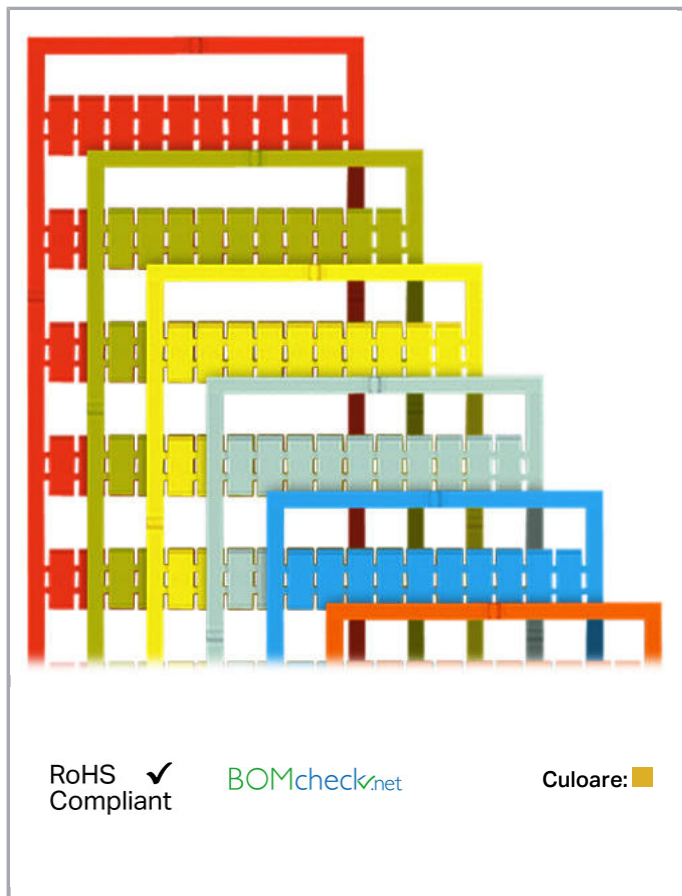

Fișă tehnică | Număr articol: 794-602/000-002

WMB marking card; as card; MARKED; 61 ... 70 (10x); stretchable 5 - 5.2 mm;

Vertical marking; snap-on type; yellow

www.wago.com/794-602/000-002

Date

Technical Data

Marking	61 ... 70
Marking (number)	10
Marking direction	Vertical marking
Marking color	black
Marking type	Digits
Darstellung des Aufdrucks	consecutive numbers per strip
Pre-assembly	10 strips with 10 markers per card

Aveți întrebări despre produsele noastre?
Vă stăm la dispoziție pentru preluarea apelului la +40 (0) 31 421 85 68.

Geometrical Data

Marker/Strip width	5 mm
Marker width	5 mm

Material Data

Color	yellow
Weight	9 g
Fire load	0,27 MJ

Stretching a WMB marker strip.

Separating an individual marker from the WMB marker strip – for larger terminal blocks.

Marking

Supus modificărilor.

Snapping a WMB marker strip into the marker slot of the double marker carrier.