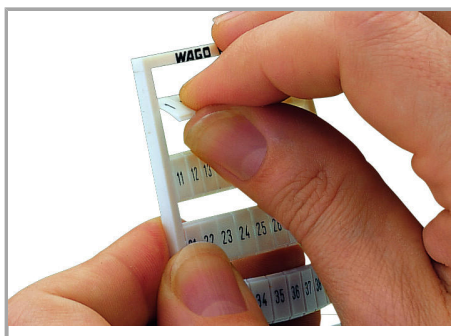

Commercial data

Product Group	2 (Terminal Block Accessories)
Packaging type	BOX
Country of origin	DE
GTIN	4045454156466
Customs tariff number	4911990000

Counterpart

Installation Notes

Application

Separating a strip from the WMB marker card.