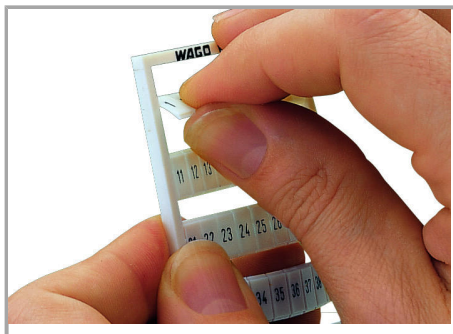

Commercial data

Product Group	2 (Terminal Block Accessories)
Packaging type	BOX
Country of origin	DE
GTIN	4045454156459
Customs tariff number	4911990000

Counterpart

Installation Notes

Application

Separating a strip from the WMB marker card.