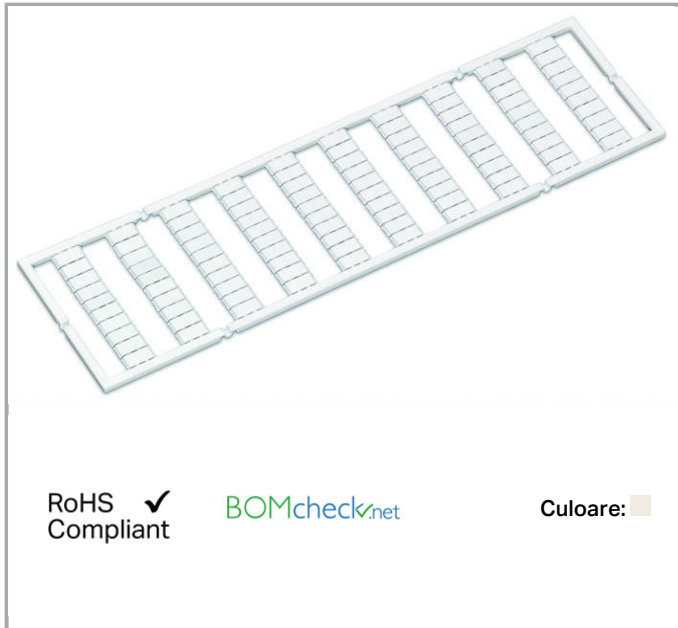

## Fișă tehnică | Număr articol: 794-583

WMB marking card; as card; MARKED; 700, 703 ... 796. 797; stretchable 5 - 5.2 mm; Horizontal marking; snap-on type; white

[www.wago.com/794-583](http://www.wago.com/794-583)