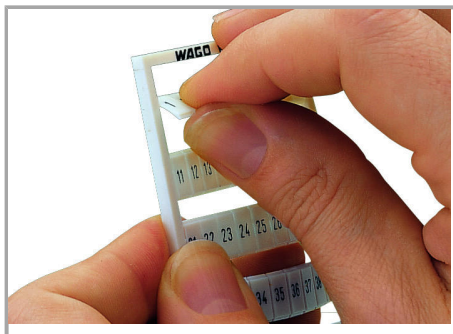

Commercial data

Product Group	2 (Terminal Block Accessories)
Packaging type	BOX
Country of origin	DE
GTIN	4045454156435
Customs tariff number	4911990000

Counterpart

Installation Notes

Application

Separating a strip from the WMB marker card.