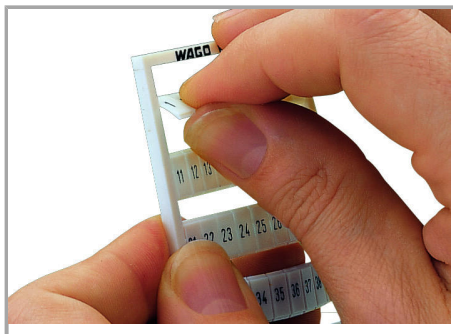

Commercial data

Product Group	2 (Terminal Block Accessories)
Packaging type	BOX
Country of origin	DE
GTIN	4045454156428
Customs tariff number	4911990000

Counterpart

Installation Notes

Application

Separating a strip from the WMB marker card.