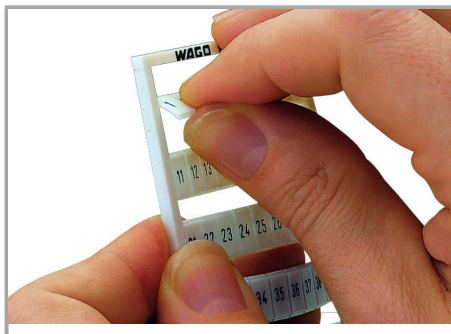

Commercial data

Product Group	2 (Terminal Block Accessories)
Packaging type	BOX
Country of origin	DE
GTIN	4045454156411
Customs tariff number	4911990000

Counterpart

Installation Notes

Application

Separating a strip from the WMB marker card.