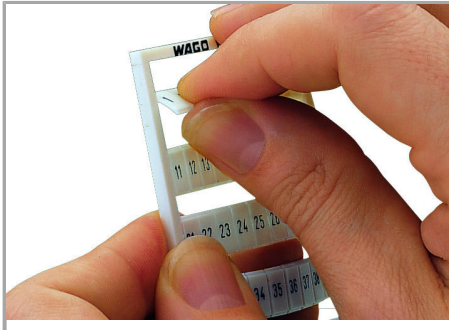

Fișă tehnică | Număr articol: 794-567

WMB marking card; as card; MARKED; E3 / E4 (50 each); stretchable 5 - 5.2 mm; Horizontal marking; snap-on type; white

www.wago.com/794-567

Date

Technical Data

Marking	E3 / E4
Marking (number)	50
Marking direction	Horizontal marking
Marking color	black
Marking type	Symbol
Darstellung des Aufdrucks	same symbols per strip
Pre-assembly	10 strips with 10 markers per card

Geometrical Data

Marker/Strip width	5 mm
Marker width	5 mm

Material Data

Color	white
Weight	9 g

Supus modificărilor.

WAGO Kontakttechnik GmbH & Co. KG
/Representative Office Romania
Sos. Pipera-Tunari nr. 1/1
building 1, 2nd floor | 077190 Voluntari, Ilfov
Tel.: +40-(0)31 421 85 68 | Email: info-RO@wago.com

Counterpart

Installation Notes

Application

Separating a strip from the WMB marker card.

Stretching a WMB marker strip.

Separating an individual marker from the WMB marker strip – for larger terminal blocks.