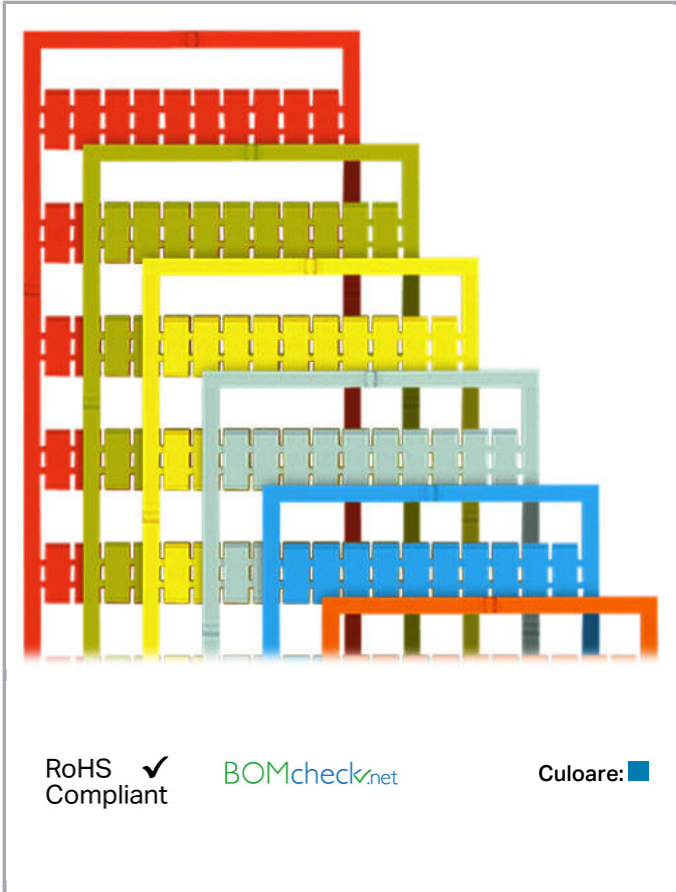

## Fișă tehnică | Număr articol: 793-997/000-006

WMB marking card; as card; MARKED; Lin, Lin, , Lout, Lout, 24V, 11, 12,14 0V (10x); not stretchable; Vertical marking; snap-on type; blue

[www.wago.com/793-997/000-006](http://www.wago.com/793-997/000-006)

#### Technical Data

Marking	lin, lin, , lout, lout, 24V, 11, 12, 14, 0V;
Marking (number)	10
Marking direction	Vertical marking
Marking color	black
Marking type	Symbol
Darstellung des Aufdrucks	consecutive symbols per strip
Pre-assembly	10 strips with 10 markers per card

## Geometrical Data

Marker/Strip width	5 mm
Marker width	5 mm