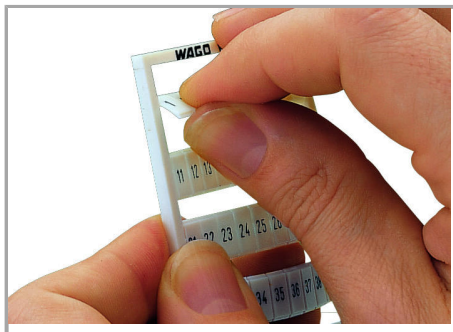

Fire load 0,257 MJ

Commercial data

Product Group	2 (Terminal Block Accessories)
Packaging type	BOX
Country of origin	DE
GTIN	4017332739764
Customs tariff number	49119900000

Counterpart

Installation Notes

Application

Separating a strip from the WMB marker card.