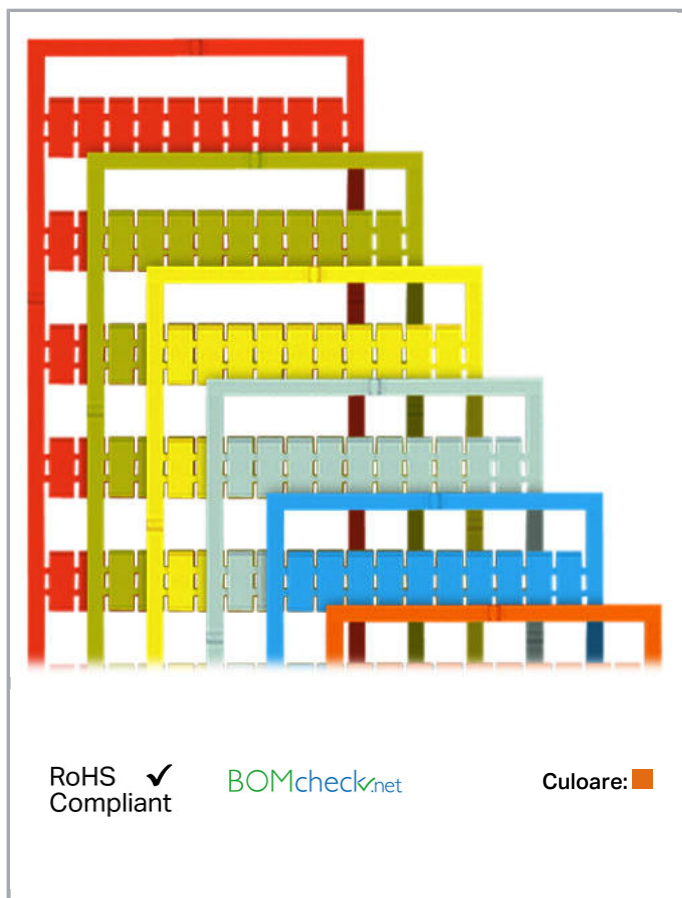

## Fișă tehnică | Număr articol: 793-677/000-012

WMB marking card; as card; MARKED; N (100x); not stretchable; Vertical marking; snap-on type; orange

[www.wago.com/793-677/000-012](http://www.wago.com/793-677/000-012)

#### Technical Data

Marking	N
Marking (number)	100
Marking direction	Vertical marking
Marking color	black
Marking type	Symbol
Darstellung des Aufdrucks	same symbols per strip
Pre-assembly	10 strips with 10 markers per card

## Geometrical Data

Marker/Strip width	5 mm
Marker width	5 mm