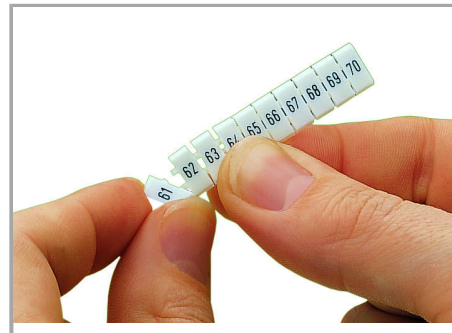

Separating an individual marker from the WMB marker strip – for larger terminal blocks.

Marking

Supus modificărilor.

WAGO Kontakttechnik GmbH & Co. KG
/Representative Office Romania
Sos. Pipera-Tunari nr. 1/1
building 1, 2nd floor | 077190 Voluntari, Ilfov
Tel.: +40-(0)31 421 85 68 | Email: info-RO@wago.com

Aveți întrebări despre produsele noastre?
Vă stăm la dispoziție pentru preluarea apelului la +40 (0) 31 421 85 68.