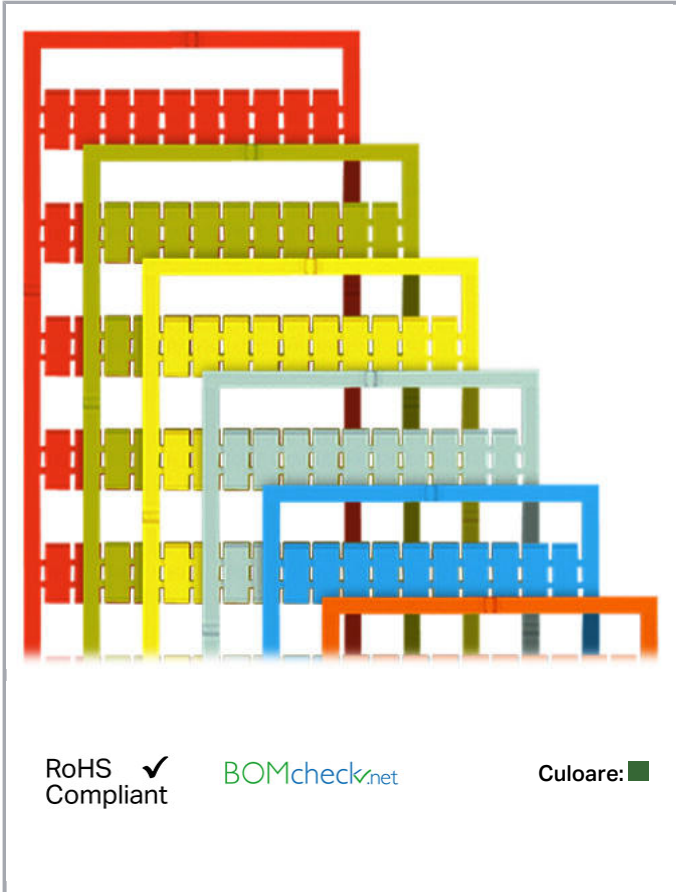

Fișă tehnică | Număr articol: 793-675/000-023

WMB marking card; as card; MARKED; L2 (100x); not stretchable; Vertical marking; snap-on type; green

www.wago.com/793-675/000-023

Date

Technical Data

Marking	L2
Marking (number)	100
Marking direction	Vertical marking
Marking color	black
Marking type	Symbol
Darstellung des Aufdrucks	same symbols per strip
Pre-assembly	10 strips with 10 markers per card

Aveți întrebări despre produsele noastre?
Vă stăm la dispoziție pentru preluarea apelului la +40 (0) 31 421 85 68.

Geometrical Data

Marker/Strip width	5 mm
Marker width	5 mm

Material Data

Color	green
Weight	9 g
Fire load	0,27 MJ

Stretching a WMB marker strip.

Separating an individual marker from the WMB marker strip – for larger terminal blocks.

Marking

Supus modificărilor.

Snapping a WMB marker strip into the marker slot of the double marker carrier.