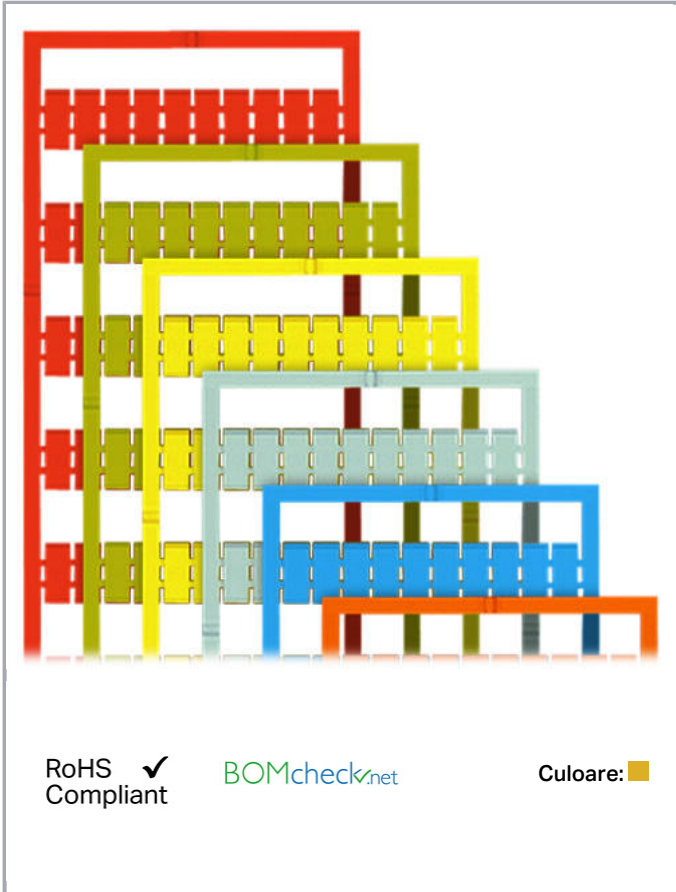

Fișă tehnică | Număr articol: 793-674/000-002

WMB marking card; as card; MARKED; 1 ... 50 (2x); not stretchable; Vertical marking; snap-on type; yellow

www.wago.com/793-674/000-002

Date

Technical Data

Marking	L1
Marking (number)	100
Marking direction	Vertical marking
Marking color	black
Marking type	Symbol
Darstellung des Aufdrucks	same symbols per strip
Pre-assembly	10 strips with 10 markers per card

Aveți întrebări despre produsele noastre?
Vă stăm la dispoziție pentru preluarea apelului la +40 (0) 31 421 85 68.

Geometrical Data

Marker/Strip width	5 mm
Marker width	5 mm

Material Data

Color	yellow
Weight	9 g
Fire load	0,27 MJ

Stretching a WMB marker strip.

Separating an individual marker from the WMB marker strip – for larger terminal blocks.

Marking

Supus modificărilor.

Snapping a WMB marker strip into the marker slot of the double marker carrier.