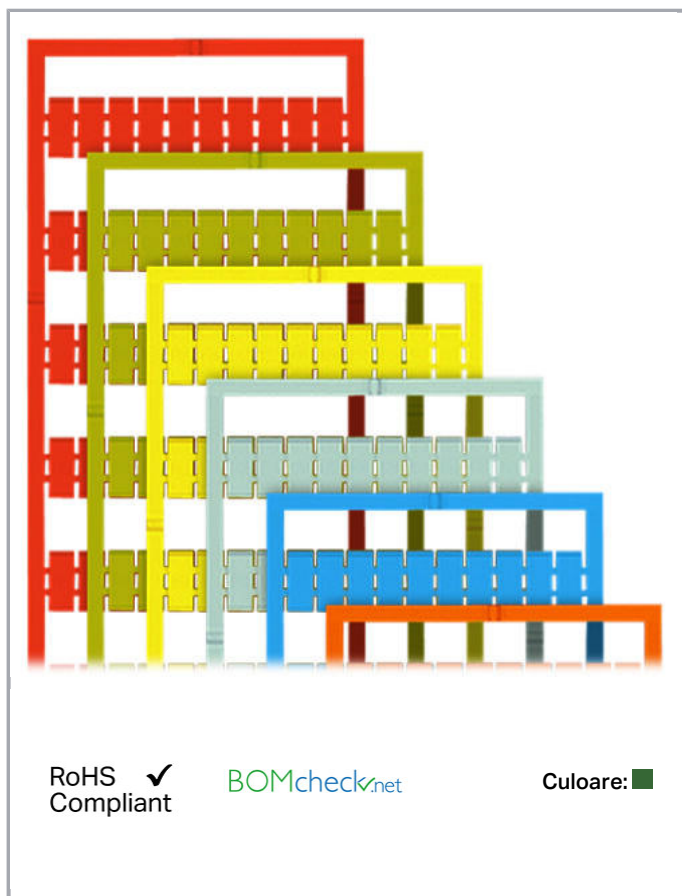

## Fișă tehnică | Număr articol: 793-666/000-023

WMB marking card; as card; MARKED; 1 ... 50 (2x); not stretchable; Vertical marking; snap-on type; green

[www.wago.com/793-666/000-023](http://www.wago.com/793-666/000-023)

#### Technical Data

Marking	1 ... 50
Marking (number)	2
Marking direction	Vertical marking
Marking color	black
Marking type	Numbers
Darstellung des Aufdrucks	consecutive numbers per strip
Pre-assembly	10 strips with 10 markers per card

## Geometrical Data

Marker/Strip width	5 mm
Marker width	5 mm