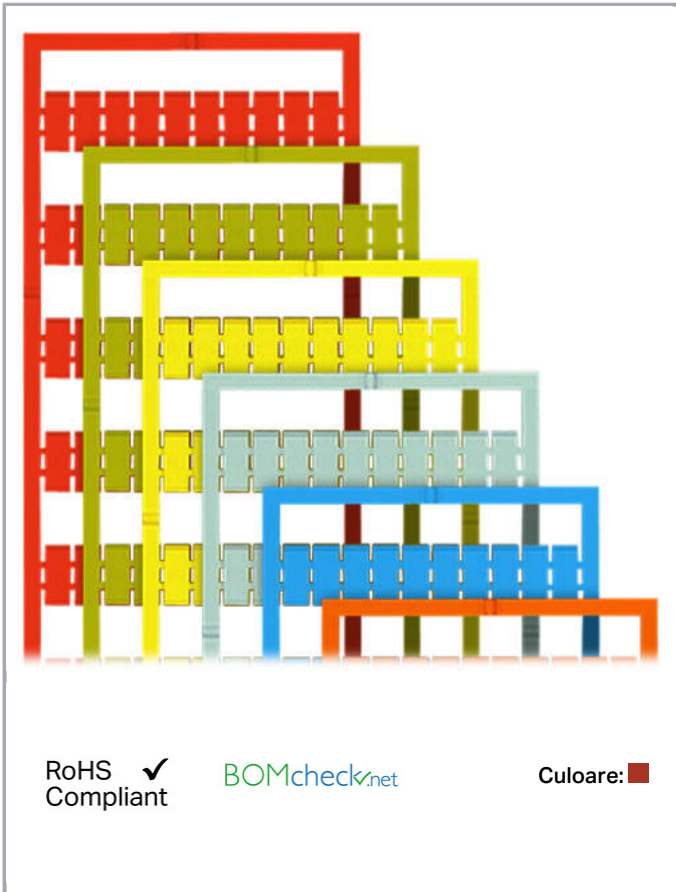

## Fișă tehnică | Număr articol: 793-666/000-005

WMB marking card; as card; MARKED; 1 ... 50 (2x); not stretchable; Vertical marking; snap-on type; red

[www.wago.com/793-666/000-005](http://www.wago.com/793-666/000-005)

#### Technical Data

Marking	1 ... 50
Marking (number)	2
Marking direction	Vertical marking
Marking color	black
Marking type	Digits
Darstellung des Aufdrucks	consecutive numbers per strip
Pre-assembly	10 strips with 10 markers per card

## Geometrical Data

Marker/Strip width	5 mm
Marker width	5 mm