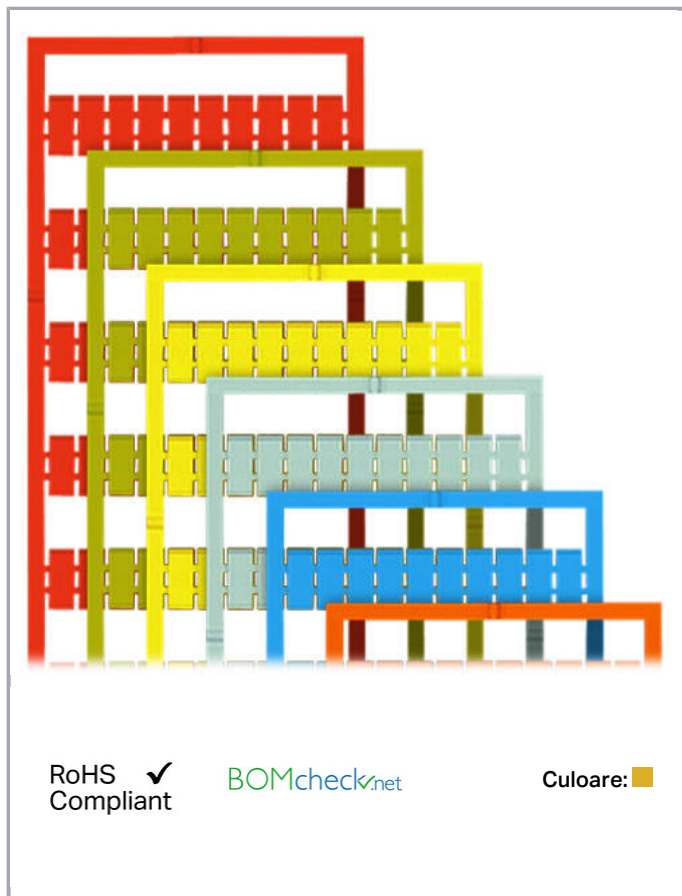

Fișă tehnică | Număr articol: 793-666/000-002

WMB marking card; as card; MARKED; 1 ... 50 (2x); not stretchable; Vertical marking; snap-on type; yellow

www.wago.com/793-666/000-002

Date

Technical Data

Marking	1 ... 50
Marking (number)	2
Marking direction	Vertical marking
Marking color	black
Marking type	Digits
Darstellung des Aufdrucks	consecutive numbers per strip
Pre-assembly	10 strips with 10 markers per card

Aveți întrebări despre produsele noastre?
Vă stăm la dispoziție pentru preluarea apelului la +40 (0) 31 421 85 68.

Geometrical Data

Marker/Strip width	5 mm
Marker width	5 mm

Material Data

Color	yellow
Weight	9 g
Fire load	0,27 MJ

Stretching a WMB marker strip.

Separating an individual marker from the WMB marker strip – for larger terminal blocks.

Marking

Supus modificărilor.

Snapping a WMB marker strip into the marker slot of the double marker carrier.