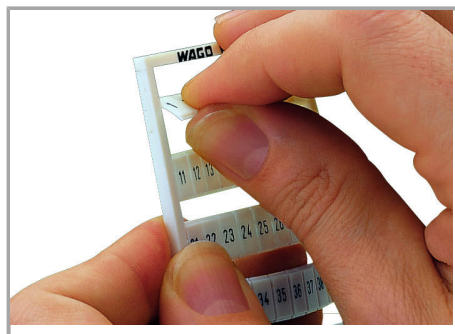

Weight	8,5 g
Fire load	0,257 MJ

Commercial data

Product Group	2 (Terminal Block Accessories)
Packaging type	BOX
Country of origin	DE
GTIN	4017332714327
Customs tariff number	491 19900000

Counterpart

Installation Notes

Application

Separating a strip from the WMB marker card.