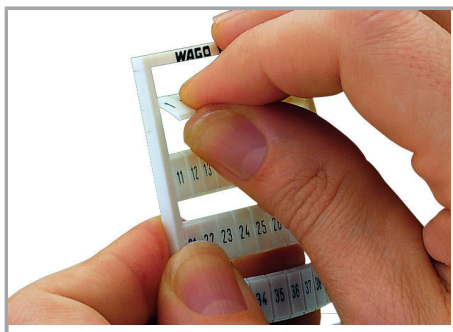

Geometrical Data

Marker/Strip width	5 mm
Marker width	5 mm

Material Data

Color	orange
Weight	9,5 g
Fire load	0,27 MJ

Commercial data

Product Group	2 (Terminal Block Accessories)
Packaging type	BOX
Country of origin	DE
GTIN	4017332749701
Customs tariff number	49119900000

Counterpart

Installation Notes

Application

Separating a strip from the WMB marker card.