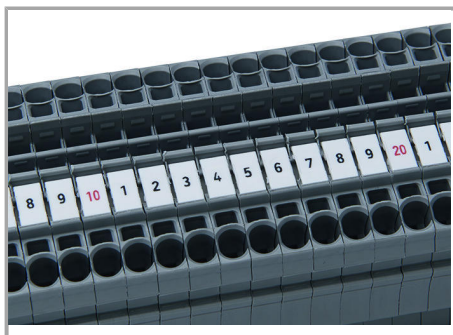

Fișă tehnică | Număr articol: 793-663

WMB marking card; as card; MARKED; 810, 820 ... 900 (10 each); not stretchable; Vertical marking; snap-on type; white

www.wago.com/793-663

Date

Technical Data

Suitable	for decade marking, with red printing
Marking	810, 820 ... 900
Marking (number)	10
Marking direction	Vertical marking
Marking color	red
Marking type	Digits
Darstellung des Aufdrucks	same numbers per strip
Pre-assembly	10 strips with 10 markers per card

Marking

Supus modificărilor.

Snapping a WMB marker strip into the marker slot of the double marker carrier.

Snapping a marking strip into the marker slot.

Marking

WMB "decade" marking

Familie de produse

WMB Multi marking system