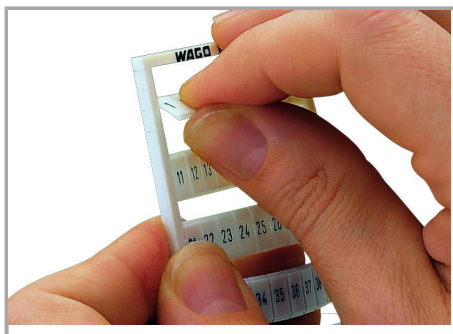

Geometrical Data

Marker/Strip width	5 mm
Marker width	5 mm

Material Data

Color	orange
Weight	9,5 g
Fire load	0,27 MJ

Commercial data

Product Group	2 (Terminal Block Accessories)
Packaging type	BOX
Country of origin	DE
GTIN	4017332749695
Customs tariff number	49119900000

Counterpart

Installation Notes

Application

Separating a strip from the WMB marker card.