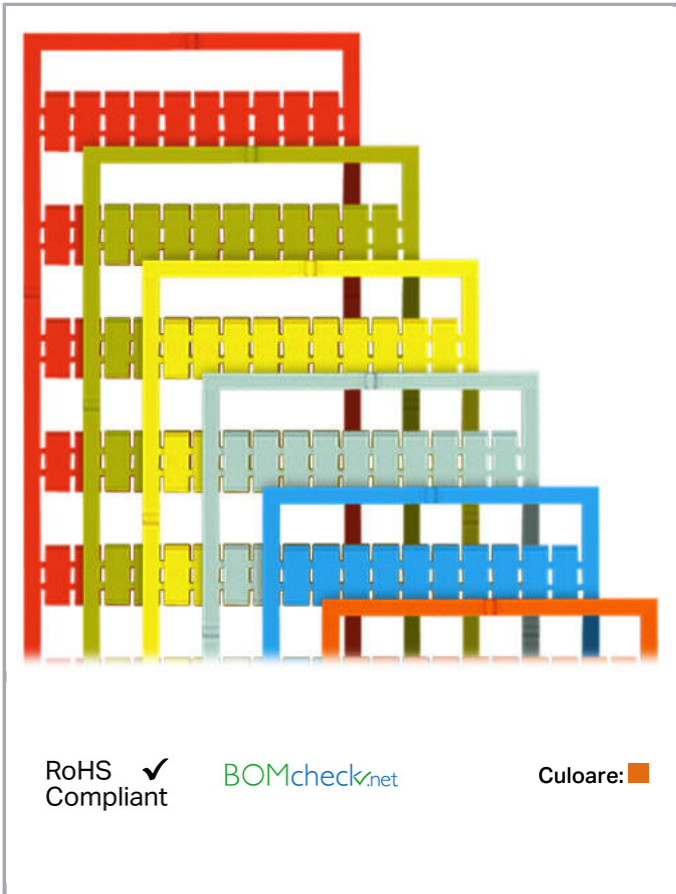

Fișă tehnică | Număr articol: 793-662/000-012

WMB marking card; as card; MARKED; 710, 720 ... 800 (10 each); not stretchable; Vertical marking; snap-on type; orange

[www.wago.com/793-662/000-012](http://www.wago.com/793-662/000-012)

### Technical Data

Suitable	for decade marking, with red printing
Marking	710, 720 ... 800
Marking (number)	10
Marking direction	Vertical marking
Marking color	red
Marking type	Digits
Darstellung des Aufdrucks	same numbers per strip
Pre-assembly	10 strips with 10 markers per card

## Geometrical Data

Marker/Strip width	5 mm
Marker width	5 mm