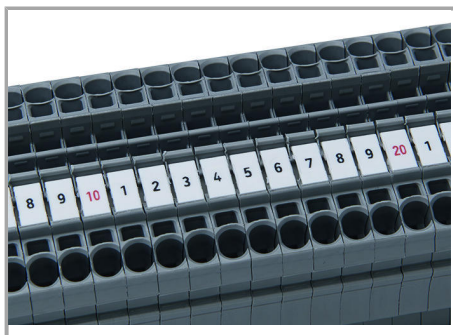

Fișă tehnică | Număr articol: 793-662

WMB marking card; as card; MARKED; 710, 720 ... 800 (10 each); not stretchable; Vertical marking; snap-on type; white

www.wago.com/793-662

Date

Technical Data

| | |
|---------------------------|---------------------------------------|
| Suitable | for decade marking, with red printing |
| Marking | 710, 720 ... 800 |
| Marking (number) | 10 |
| Marking direction | Vertical marking |
| Marking color | red |
| Marking type | Digits |
| Darstellung des Aufdrucks | same numbers per strip |
| Pre-assembly | 10 strips with 10 markers per card |

Marking

Supus modificărilor.

Snapping a WMB marker strip into the marker slot of the double marker carrier.

Snapping a marking strip into the marker slot.

Marking

WMB "decade" marking

Familie de produse

WMB Multi marking system