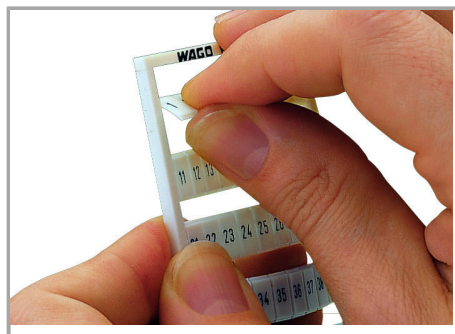

Weight	8,5 g
Fire load	0,257 MJ

Commercial data

Product Group	2 (Terminal Block Accessories)
Packaging type	BOX
Country of origin	DE
GTIN	4017332714303
Customs tariff number	491 19900000

Counterpart

Installation Notes

Application

Separating a strip from the WMB marker card.