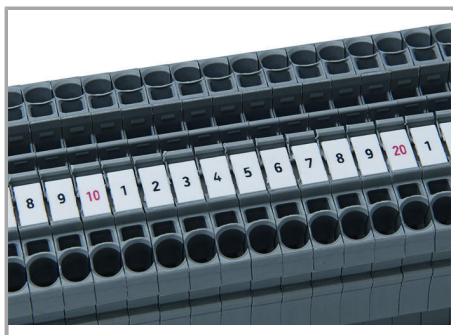

Fișă tehnică | Număr articol: 793-661

WMB marking card; as card; MARKED; 610, 620 ... 700 (10 each); not stretchable; Vertical marking; snap-on type; white

www.wago.com/793-661

Date

Technical Data

Suitable	for decade marking, with red printing
Marking	610, 620 ... 700
Marking (number)	10
Marking direction	Vertical marking
Marking color	red
Marking type	Digits
Darstellung des Aufdrucks	same numbers per strip
Pre-assembly	10 strips with 10 markers per card

Marking

Supus modificărilor.

Snapping a WMB marker strip into the marker slot of the double marker carrier.

Snapping a marking strip into the marker slot.

Marking

WMB "decade" marking

Familie de produse

WMB Multi marking system