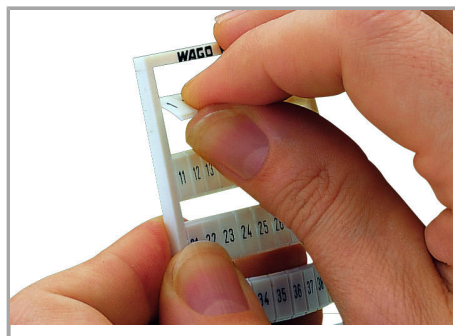

Weight	8,5 g
Fire load	0,257 MJ

Commercial data

Product Group	2 (Terminal Block Accessories)
Packaging type	BOX
Country of origin	DE
GTIN	4017332714273
Customs tariff number	491 19900000

Counterpart

Installation Notes

Application

Separating a strip from the WMB marker card.