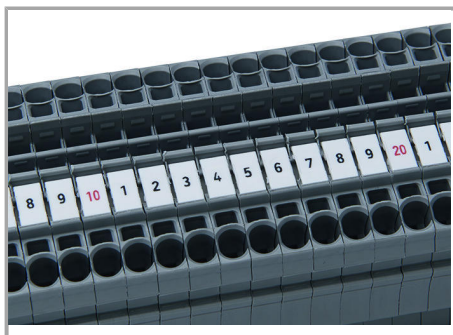

Suitable	for decade marking, with red printing
Marking	60, 70 ... 100
Marking (number)	20
Marking direction	Vertical marking
Marking color	red
Marking type	Digits
Darstellung des Aufdrucks	same numbers per strip
Pre-assembly	10 strips with 10 markers per card

Stretching a WMB marker strip.

Separating an individual marker from the WMB marker strip – for larger terminal blocks.

Marking

Supus modificărilor.

Snapping a WMB marker strip into the marker slot of the double marker carrier.

Snapping a marking strip into the marker slot.

Marking

WMB "decade" marking

Familie de produse

WMB Multi marking system

Afișare globală produse din familie.

Supus modificărilor.