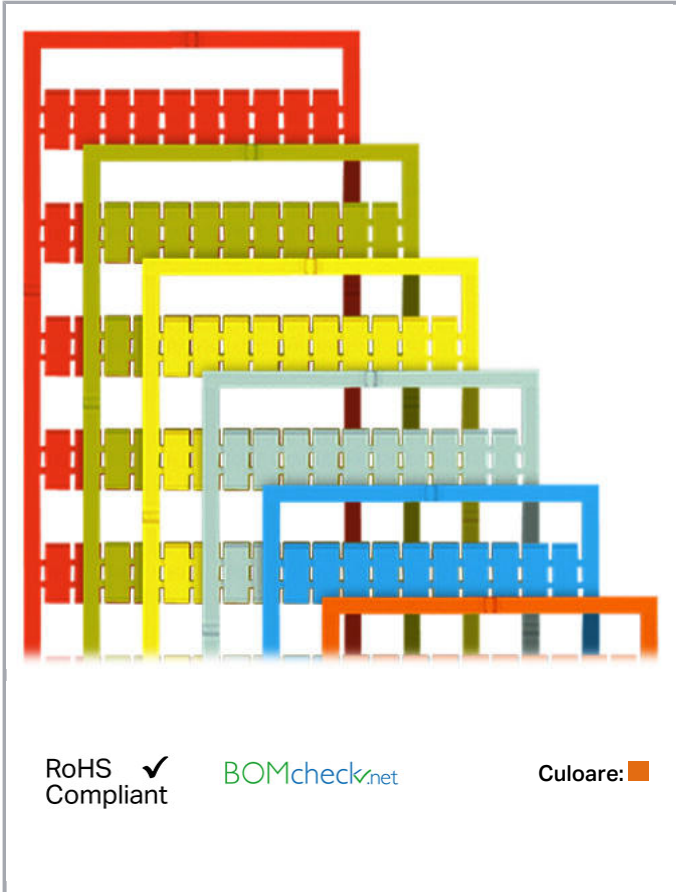

Fișă tehnică | Număr articol: 793-654/000-012

WMB marking card; as card; MARKED; 60, 70 ... 100 (20 each); not stretchable; Vertical marking; snap-on type; orange

www.wago.com/793-654/000-012

Date

Technical Data

Suitable	for decade marking, with red printing
Marking	60, 70 ... 100
Marking (number)	20
Marking direction	Vertical marking
Marking color	red
Marking type	Digits
Darstellung des Aufdrucks	same numbers per strip
Pre-assembly	10 strips with 10 markers per card

Aveți întrebări despre produsele noastre?
Vă stăm la dispoziție pentru preluarea apelului la +40 (0) 31 421 85 68.

Geometrical Data

Marker/Strip width	5 mm
Marker width	5 mm

Material Data

Color	orange
Weight	9,1 g
Fire load	0,27 MJ

Stretching a WMB marker strip.

Separating an individual marker from the WMB marker strip – for larger terminal blocks.

Marking

Supus modificărilor.

Snapping a WMB marker strip into the marker slot of the double marker carrier.