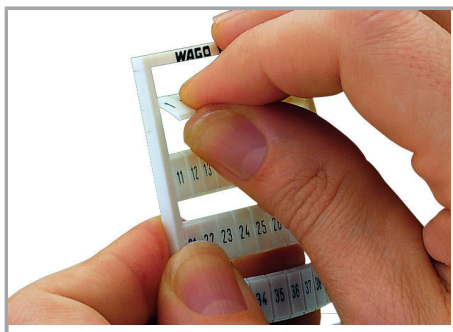

Geometrical Data

Marker/Strip width	5 mm
Marker width	5 mm

Material Data

Color	orange
Weight	9,1 g
Fire load	0,27 MJ

Commercial data

Product Group	2 (Terminal Block Accessories)
Packaging type	BOX
Country of origin	DE
GTIN	4017332720861
Customs tariff number	49119900000

Counterpart

Installation Notes

Application

Separating a strip from the WMB marker card.