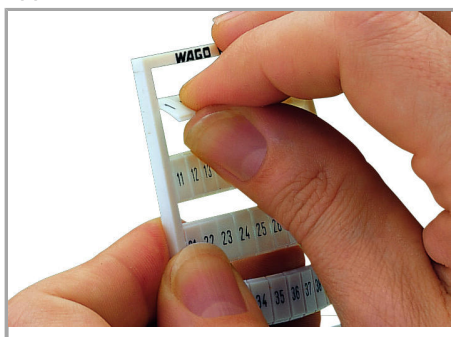

Marking type	Symbol
Darstellung des Aufdrucks	consecutive symbols per strip
Pre-assembly	10 strips with 10 markers per card

Geometrical Data

Marker/Strip width	5 mm
Marker width	5 mm

Material Data

Color	white
Weight	8,5 g
Fire load	0,257 MJ

Commercial data

Product Group	2 (Terminal Block Accessories)
Packaging type	BOX
Country of origin	DE
GTIN	4017332815451
Customs tariff number	49119900000

Counterpart

Installation Notes

Application

Separating a strip from the WMB marker card.