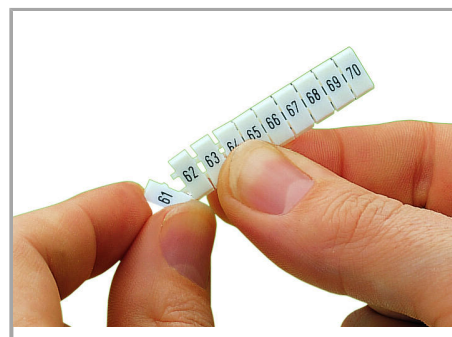

Separating an individual marker from the WMB marker strip – for larger terminal blocks.

Supus modificărilor.