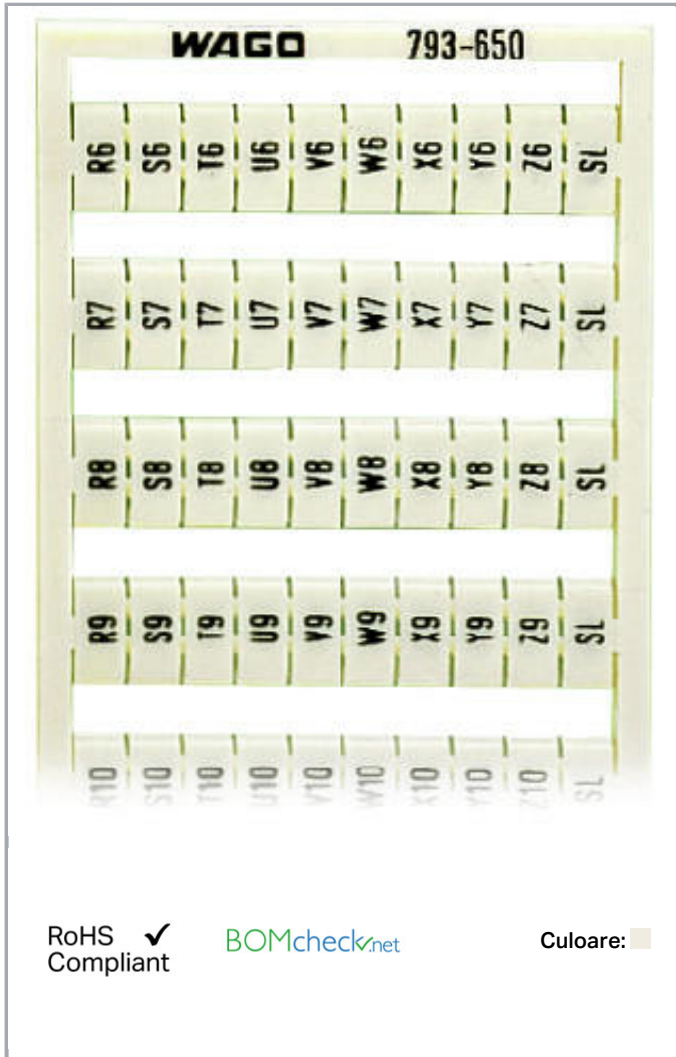

Fișă tehnică | Număr articol: 793-650

WMB marking card; as card; MARKED; R6, S6, T6, ..., Y6, Z6, SL to R10, S10, T10, ..., Y10, Z10, SL (2 each); not stretchable; Vertical marking; snap-on type; white

www.wago.com/793-650

Date

Technical Data

Marking	R6, S6, T6, ..., Y6, Z6, SL to R10, S10, T10, ..., Y10, Z10, SL
Marking	R6, S6, T6, ..., Y6, Z6, SL to R10, S10, T10, ..., Y10, Z10, SL
Marking (number)	2
Marking direction	Vertical marking
Marking color	black

Aveți întrebări despre produsele noastre?
Vă stăm la dispoziție pentru preluarea apelului la +40 (0) 31 421 85 68.

Marking type	Symbol
Darstellung des Aufdrucks	consecutive symbols per strip
Pre-assembly	10 strips with 10 markers per card

Geometrical Data

Marker/Strip width	5 mm
Marker width	5 mm

Material Data

Color	white
Weight	8,5 g
Fire load	0,257 MJ

Commercial data

Product Group	2 (Terminal Block Accessories)
Packaging type	BOX
Country of origin	DE
GTIN	4017332815451
Customs tariff number	49119900000