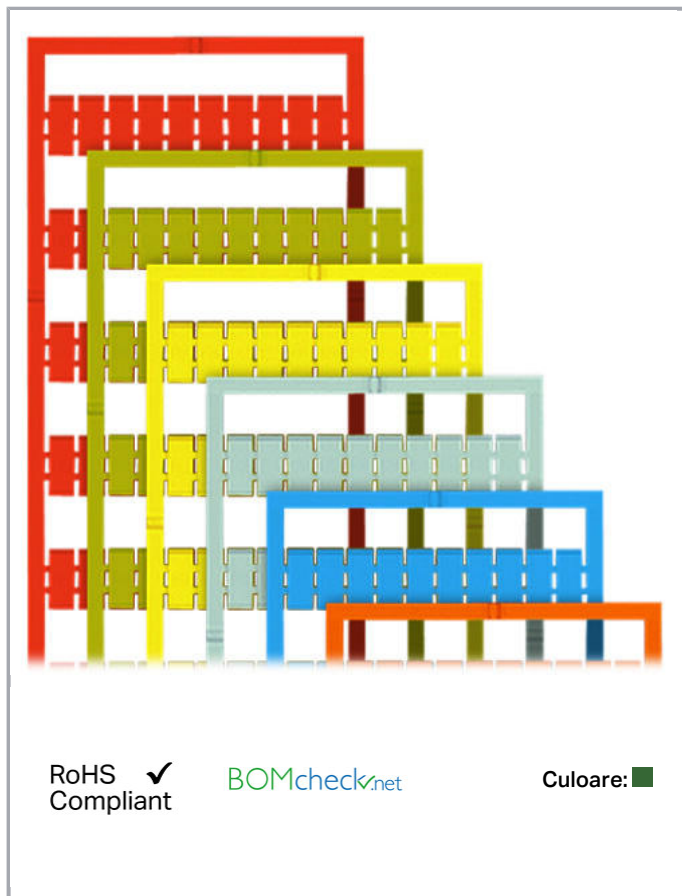

## Fișă tehnică | Număr articol: 793-614/000-023

WMB marking card; as card; MARKED; 601 ... 700 (1x); not stretchable;

Vertical marking; snap-on type; green

[www.wago.com/793-614/000-023](http://www.wago.com/793-614/000-023)

#### Technical Data

|                           |                                    |
|---------------------------|------------------------------------|
| Marking                   | 601 ... 700                        |
| Marking (number)          | 1                                  |
| Marking direction         | Vertical marking                   |
| Marking color             | black                              |
| Marking type              | Digits                             |
| Darstellung des Aufdrucks | consecutive numbers per strip      |
| Pre-assembly              | 10 strips with 10 markers per card |