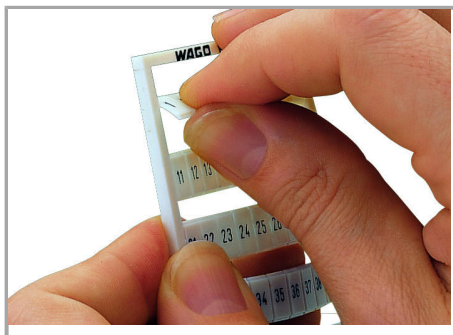

Geometrical Data

Marker/Strip width	5 mm
Marker width	5 mm

Material Data

Color	green
Weight	9 g
Fire load	0,27 MJ

Commercial data

Product Group	2 (Terminal Block Accessories)
Packaging type	BOX
Country of origin	DE
GTIN	4017332860130
Customs tariff number	49119900000

Counterpart

Installation Notes

Application

Separating a strip from the WMB marker card.