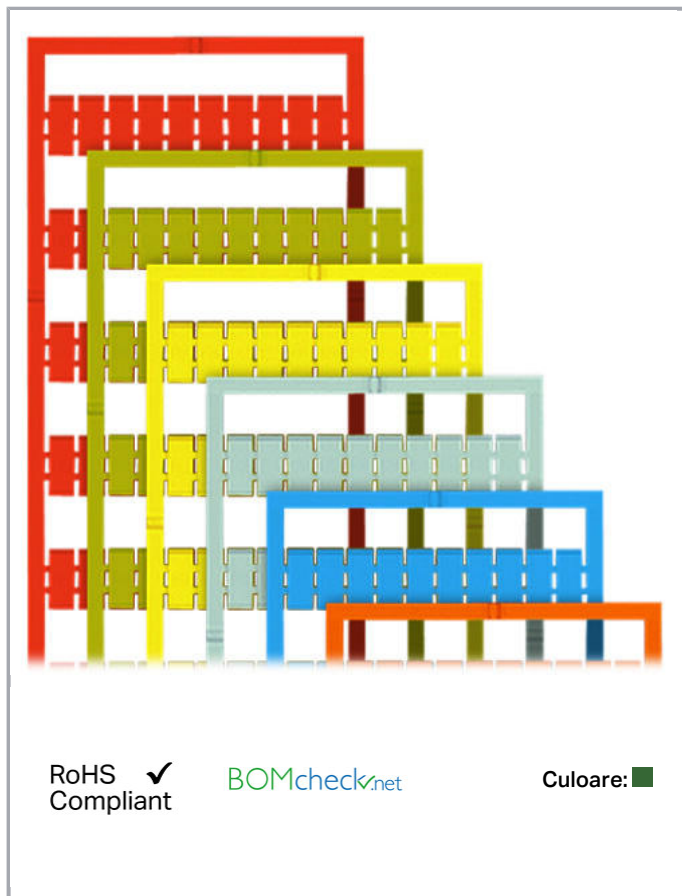

## Fișă tehnică | Număr articol: 793-611/000-023

WMB marking card; as card; MARKED; 301 ... 400 (1x); not stretchable;

Vertical marking; snap-on type; green

[www.wago.com/793-611/000-023](http://www.wago.com/793-611/000-023)

#### Technical Data

Marking	301 ... 400
Marking (number)	1
Marking direction	Vertical marking
Marking color	black
Marking type	Digits
Darstellung des Aufdrucks	consecutive numbers per strip
Pre-assembly	10 strips with 10 markers per card

## Geometrical Data

Marker/Strip width	5 mm
Marker width	5 mm