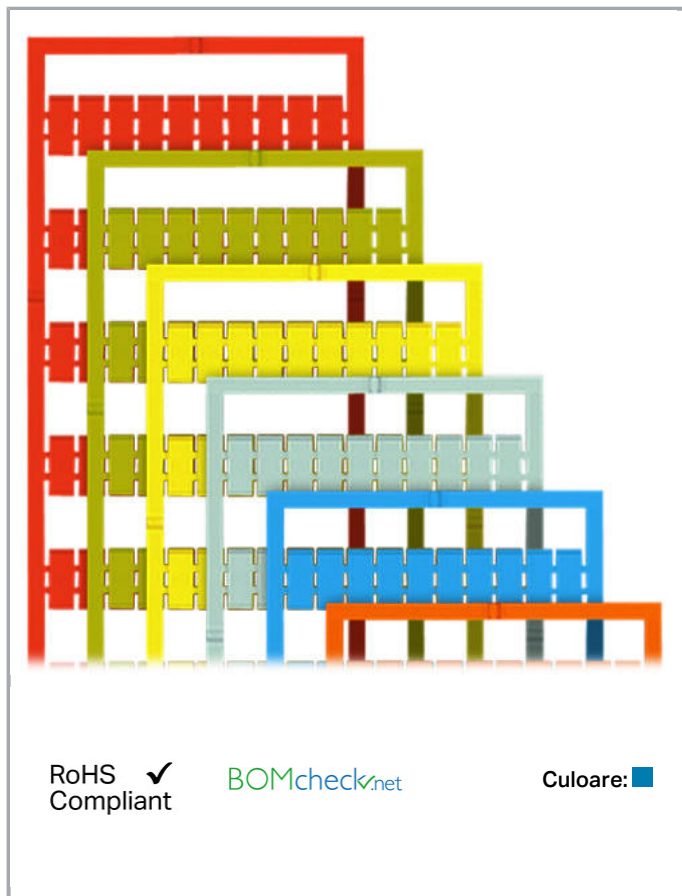

Fișă tehnică | Număr articol: 793-608/000-002

WMB marking card; as card; MARKED; 101 ... 150 (2x); not stretchable;

Vertical marking; snap-on type; blue

www.wago.com/793-608/000-002

Date

Technical Data

| | |
|---------------------------|------------------------------------|
| Marking | 101 ... 150 |
| Marking (number) | 2 |
| Marking direction | Vertical marking |
| Marking color | black |
| Marking type | Digits |
| Darstellung des Aufdrucks | consecutive numbers per strip |
| Pre-assembly | 10 strips with 10 markers per card |

Aveți întrebări despre produsele noastre?
Vă stăm la dispoziție pentru preluarea apelului la +40 (0) 31 421 85 68.

Geometrical Data

| | |
|--------------------|------|
| Marker/Strip width | 5 mm |
| Marker width | 5 mm |

Counterpart

Installation Notes

Application

Separating a strip from the WMB marker card.

Stretching a WMB marker strip.

Separating an individual marker from the WMB marker strip – for larger terminal blocks.

Marking

Supus modificărilor.

Snapping a WMB marker strip into the marker slot of the double marker carrier.

Snapping a marking strip into the marker slot.

Familie de produse

WMB Multi marking system

Afișare globală produse din familie.