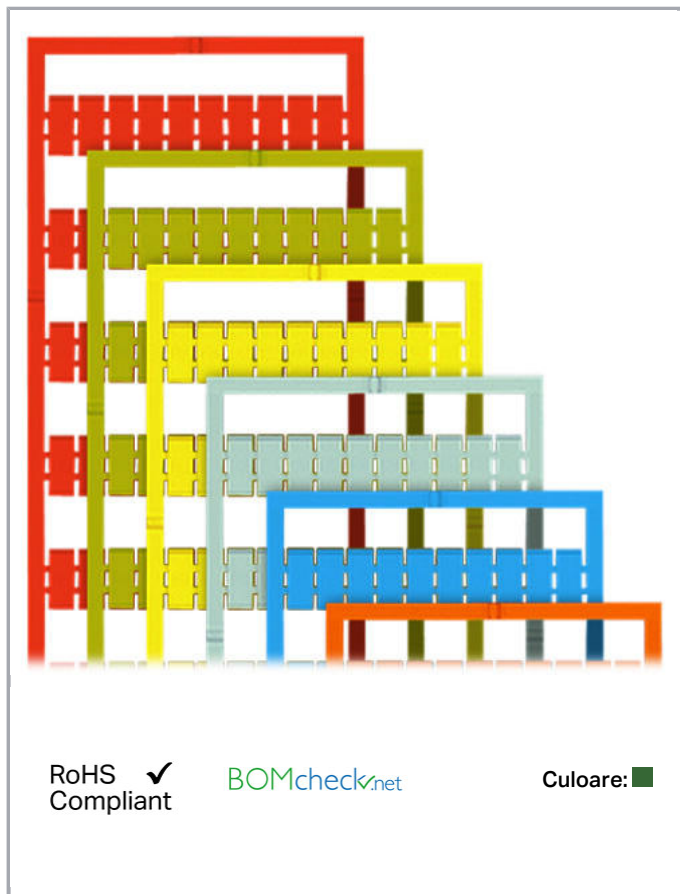

## Fișă tehnică | Număr articol: 793-607/000-023

WMB marking card; as card; MARKED; 51 ... 100 (2x); not stretchable; Vertical marking; snap-on type; green

[www.wago.com/793-607/000-023](http://www.wago.com/793-607/000-023)

#### Technical Data

Marking	51 ... 100
Marking (number)	2
Marking direction	Vertical marking
Marking color	black
Marking type	Digits
Darstellung des Aufdrucks	consecutive numbers per strip
Pre-assembly	10 strips with 10 markers per card

## Geometrical Data

Marker/Strip width	5 ... 5.2 mm
Marker width	5 mm