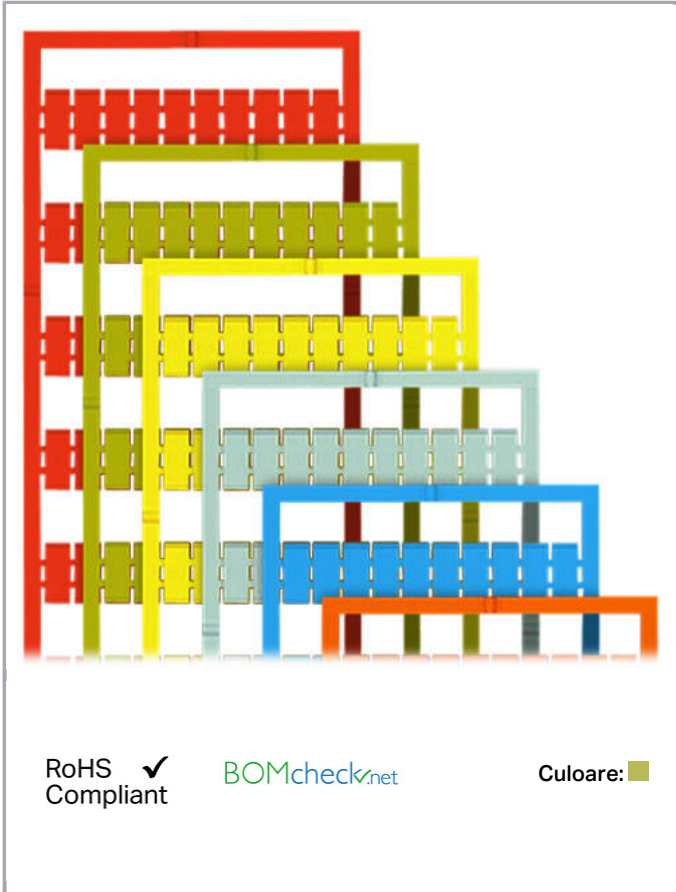

Fișă tehnică | Număr articol: 793-604/000-017

WMB marking card; as card; MARKED; 21 ... 30 (10x); not stretchable; Vertical marking; snap-on type; light green

www.wago.com/793-604/000-017

Date

Technical Data

Marking	21 ... 30
Marking (number)	10
Marking direction	Vertical marking
Marking color	black
Marking type	Digits
Darstellung des Aufdrucks	consecutive numbers per strip
Pre-assembly	10 strips with 10 markers per card

Aveți întrebări despre produsele noastre?
Vă stăm la dispoziție pentru preluarea apelului la +40 (0) 31 421 85 68.

Geometrical Data

Marker/Strip width	5 ... 5.2 mm
Marker width	5 mm

Material Data

Color	light green
Weight	9 g
Fire load	0,27 MJ

Stretching a WMB marker strip.

Separating an individual marker from the WMB marker strip – for larger terminal blocks.

Marking

Supus modificărilor.

Snapping a WMB marker strip into the marker slot of the double marker carrier.