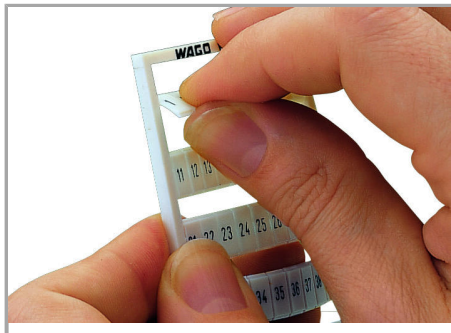

Geometrical Data

Marker/Strip width	5 ... 5.2 mm
Marker width	5 mm

Material Data

Color	blue
Weight	9 g
Fire load	0,27 MJ

Commercial data

Product Group	2 (Terminal Block Accessories)
Packaging type	BOX
Country of origin	DE
GTIN	4044918796880
Customs tariff number	49119900000

Counterpart

Installation Notes

Application

Separating a strip from the WMB marker card.