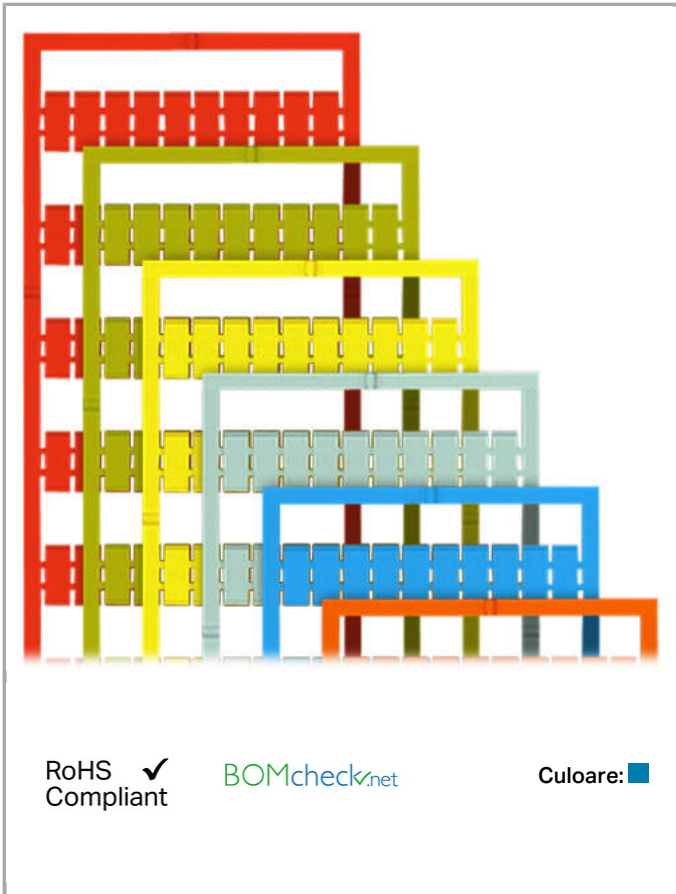

## Fișă tehnică | Număr articol: 793-604/000-006

WMB marking card; as card; MARKED; 21 ... 30 (10x); not stretchable; Vertical marking; snap-on type; blue

[www.wago.com/793-604/000-006](http://www.wago.com/793-604/000-006)

#### Technical Data

Marking	21 ... 30
Marking (number)	10
Marking direction	Vertical marking
Marking color	black
Marking type	Digits
Darstellung des Aufdrucks	consecutive numbers per strip
Pre-assembly	10 strips with 10 markers per card

## Geometrical Data

Marker/Strip width	5 ... 5.2 mm
Marker width	5 mm