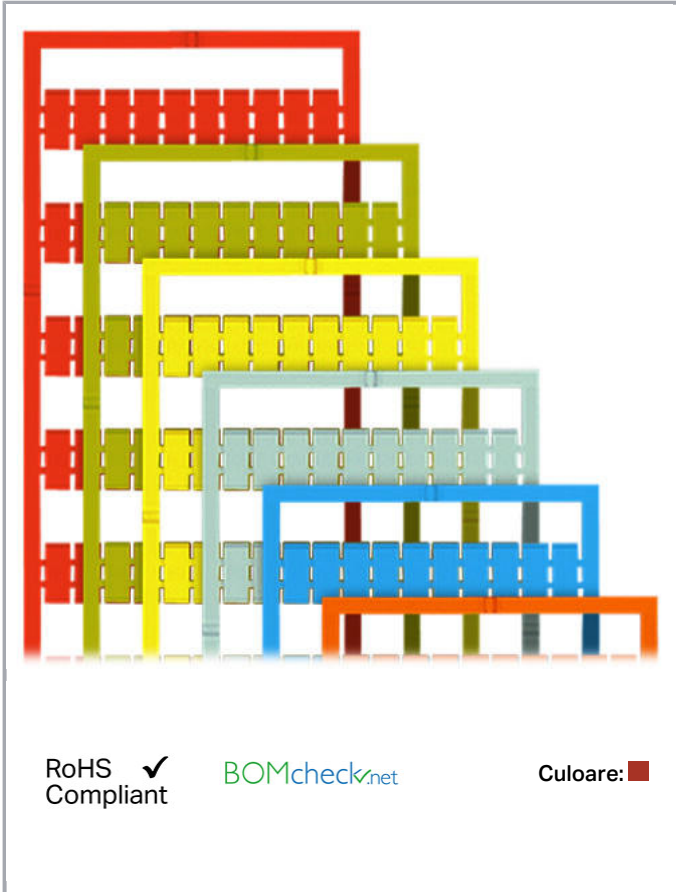

Fișă tehnică | Număr articol: 793-603/000-005

WMB marking card; as card; MARKED; 11 ... 20 (10x); not stretchable; Vertical marking; snap-on type; red

www.wago.com/793-603/000-005

Date

Technical Data

Marking	11 ... 20
Marking (number)	10
Marking direction	Vertical marking
Marking color	black
Marking type	Digits
Darstellung des Aufdrucks	consecutive numbers per strip
Pre-assembly	10 strips with 10 markers per card

Aveți întrebări despre produsele noastre?
Vă stăm la dispoziție pentru preluarea apelului la +40 (0) 31 421 85 68.

Geometrical Data

Marker/Strip width	5 ... 5.2 mm
Marker width	5 mm

Material Data

Color	red
Weight	9 g
Fire load	0,27 MJ

Stretching a WMB marker strip.

Separating an individual marker from the WMB marker strip – for larger terminal blocks.

Marking

Supus modificărilor.

Snapping a WMB marker strip into the marker slot of the double marker carrier.