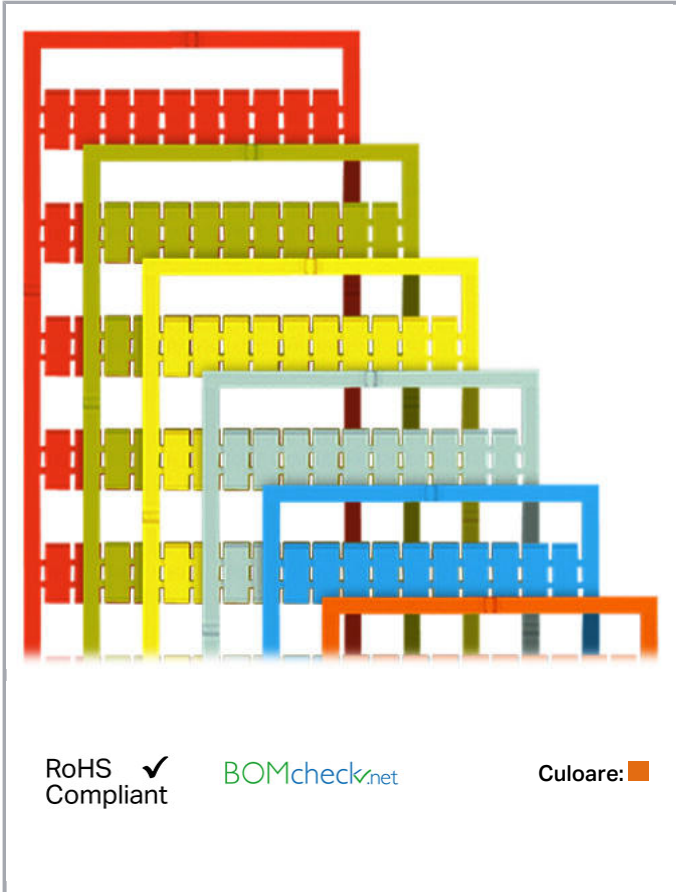

Fișă tehnică | Număr articol: 793-580/000-012

WMB marking card; as card; MARKED; Ground (100x); not stretchable;
Horizontal marking; snap-on type; orange

www.wago.com/793-580/000-012

Date

Technical Data

Marking (number)	100
Marking direction	Horizontal marking
Marking color	black
Marking type	Symbol
Darstellung des Aufdrucks	same symbols per strip
Pre-assembly	10 strips with 10 markers per card

Aveți întrebări despre produsele noastre?
Vă stăm la dispoziție pentru preluarea apelului la +40 (0) 31 421 85 68.

Geometrical Data

Marker/Strip width	5 mm
Marker width	5 mm

Material Data

Color	orange
Weight	9 g
Fire load	0,27 MJ

Separating an individual marker from the WMB marker strip – for larger terminal blocks.

Marking

Supus modificărilor.

Snapping a WMB marker strip into the marker slot of the double marker carrier.

Snapping a marking strip into the marker slot.