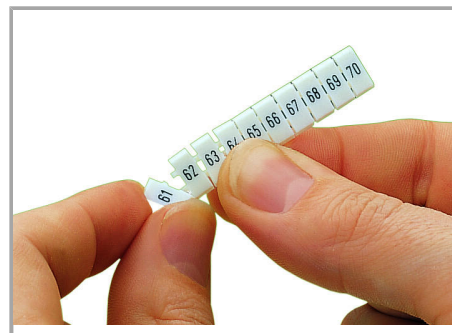

Separating an individual marker from the WMB marker strip – for larger terminal blocks.

Marking

Supus modificărilor.

WAGO Kontakttechnik GmbH & Co. KG
/Representative Office Romania
Sos. Pipera-Tunari nr. 1/1
building 1, 2nd floor | 077190 Voluntari, Ilfov
Tel.: +40-(0)31 421 85 68 | Email: info-RO@wago.com

Aveți întrebări despre produsele noastre?
Vă stăm la dispoziție pentru preluarea apelului la +40 (0) 31 421 85 68.