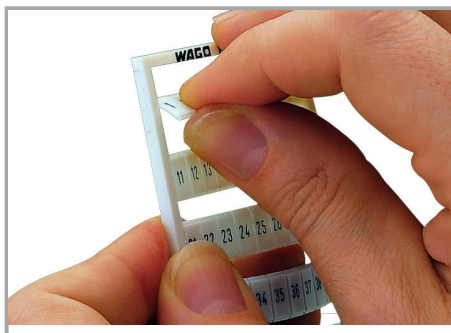

Geometrical Data

Marker/Strip width	5 mm
Marker width	5 mm

Material Data

Color	blue
Weight	9 g
Fire load	0,27 MJ

Commercial data

Packaging type	BOX
Country of origin	DE
GTIN	4045454000530
Customs tariff number	491 19900000

Counterpart

Installation Notes

Application

Separating a strip from the WMB marker card.