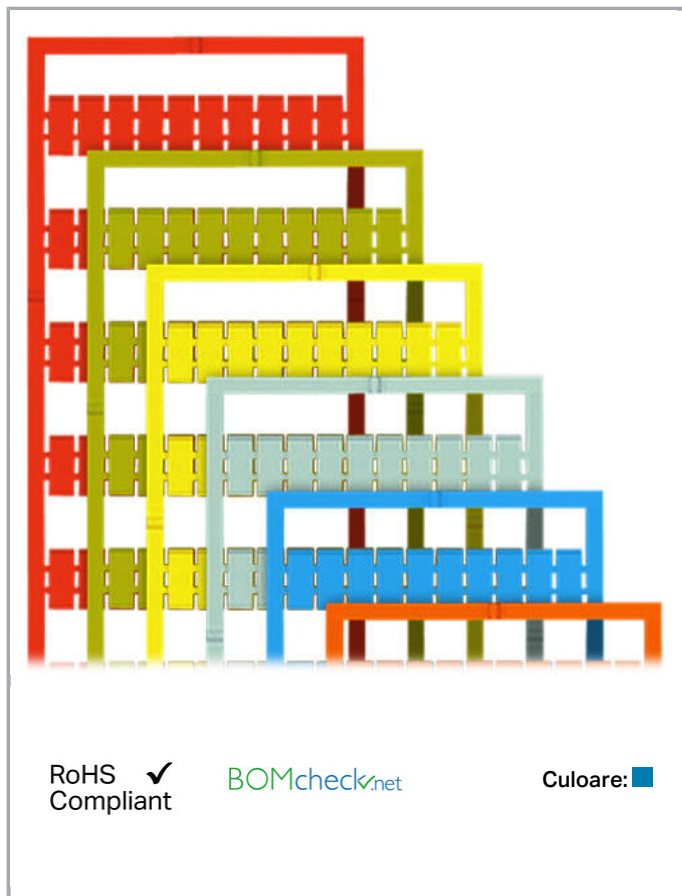

## Fișă tehnică | Număr articol: 793-572/000-006

WMB marking card; as card; MARKED; 81 ... 90 (10x); not stretchable;

Horizontal marking; snap-on type; blue

[www.wago.com/793-572/000-006](http://www.wago.com/793-572/000-006)

#### Technical Data

Marking	81 ... 90
Marking (number)	10
Marking direction	Horizontal marking
Marking color	black
Marking type	Digits
Darstellung des Aufdrucks	consecutive numbers per strip
Pre-assembly	10 strips with 10 markers per card

## Geometrical Data

Marker/Strip width	5 mm
Marker width	5 mm