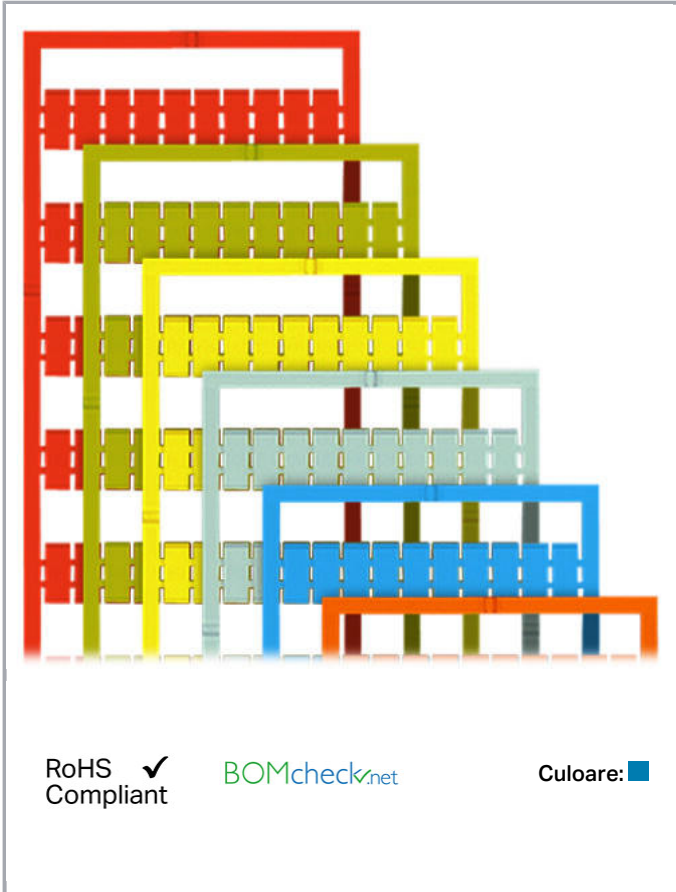

## Fișă tehnică | Număr articol: 793-570/000-006

WMB marking card; as card; MARKED; 61 ... 70 (10x); not stretchable;

Horizontal marking; snap-on type; blue

[www.wago.com/793-570/000-006](http://www.wago.com/793-570/000-006)

#### Technical Data

Marking	61 ... 70
Marking (number)	10
Marking direction	Horizontal marking
Marking color	black
Marking type	Digits
Darstellung des Aufdrucks	consecutive numbers per strip
Pre-assembly	10 strips with 10 markers per card

## Geometrical Data

Marker/Strip width	5 mm
Marker width	5 mm