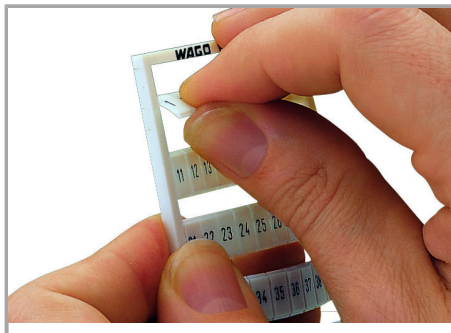

Geometrical Data

Marker/Strip width	5 mm
Marker width	5 mm

Material Data

Color	blue
Weight	9 g
Fire load	0,27 MJ

Commercial data

Packaging type	BOX
Country of origin	DE
GTIN	4045454000516
Customs tariff number	491 19900000

Counterpart

Installation Notes

Application

Separating a strip from the WMB marker card.