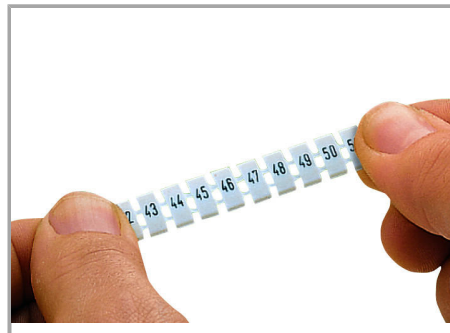

Stretching a WMB marker strip.