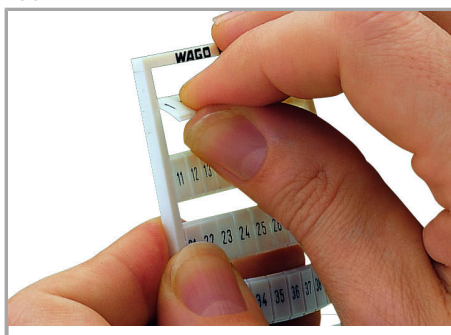

Weight	8,4 g
Fire load	0,256 MJ

Commercial data

Product Group	2 (Terminal Block Accessories)
Packaging type	BOX
Country of origin	DE
GTIN	4045454817268
Customs tariff number	491 19900000

Counterpart

Installation Notes

Application

Separating a strip from the WMB marker card.