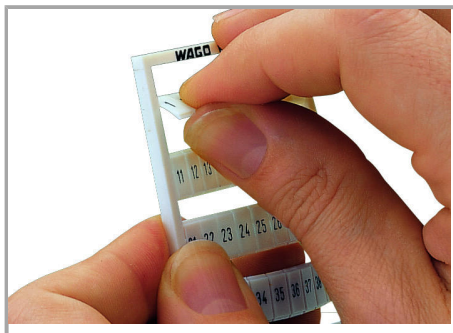

Material Data

Color	white
Weight	8,4 g
Fire load	0,256 MJ

Commercial data

Product Group	2 (Terminal Block Accessories)
Packaging type	BOX
Country of origin	DE
GTIN	4045454817220
Customs tariff number	49119900000

Counterpart

Installation Notes

Application

Separating a strip from the WMB marker card.