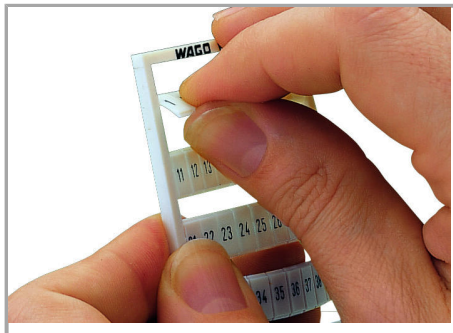

Geometrical Data

Marker/Strip width	5 mm
Marker width	5 mm

Material Data

Color	orange
Weight	9,3 g
Fire load	0,27 MJ

Commercial data

Product Group	2 (Terminal Block Accessories)
Packaging type	BOX
Country of origin	DE
GTIN	4017332724128
Customs tariff number	49119900000

Counterpart

Installation Notes

Application

Separating a strip from the WMB marker card.