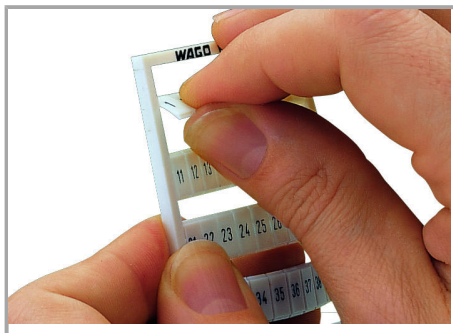

Material Data

Color	white
Weight	8,4 g
Fire load	0,256 MJ

Commercial data

Product Group	2 (Terminal Block Accessories)
Packaging type	BOX
Country of origin	DE
GTIN	4045454736293
Customs tariff number	49119900000

Counterpart

Installation Notes

Application

Separating a strip from the WMB marker card.