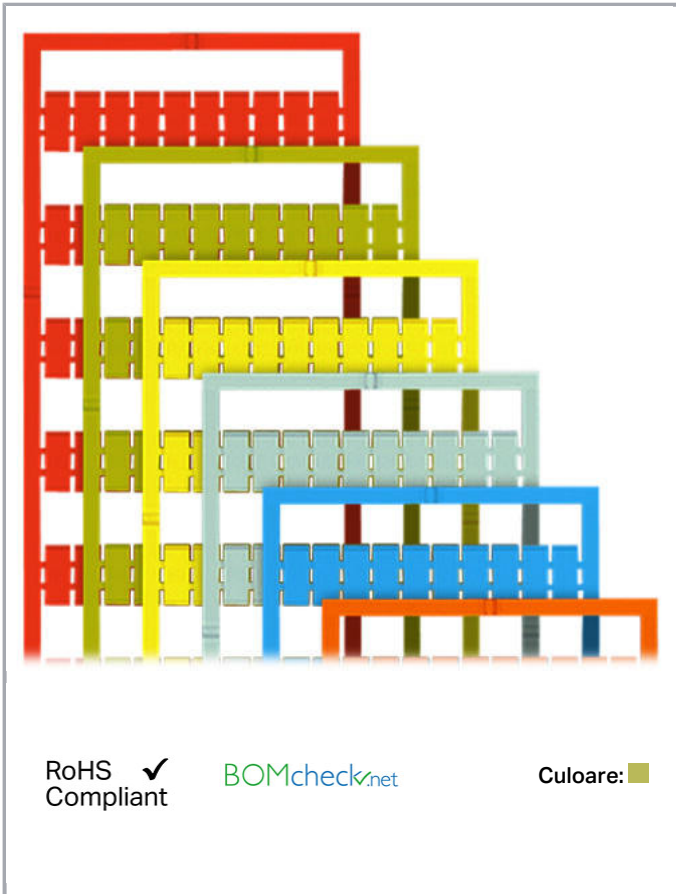

Fișă tehnică | Număr articol: 793-565/000-017

WMB marking card; as card; MARKED; 1 ... 9 (10x); not stretchable; Horizontal marking; snap-on type; light green

www.wago.com/793-565/000-017

RoHS Compliant

[BOMcheck.net](https://www.bomcheck.net)

Culoare: 

Date

Technical Data

Marking	1 ... 9
Marking (number)	10
Marking direction	Horizontal marking
Marking color	black
Marking type	Digits
Darstellung des Aufdrucks	consecutive numbers per strip
Pre-assembly	10 strips with 10 markers per card

Aveți întrebări despre produsele noastre?
Vă stăm la dispoziție pentru preluarea apelului la +40 (0) 31 421 85 68.

Geometrical Data

Marker/Strip width	5 mm
Marker width	5 mm

Material Data

Color	light green
Weight	9 g
Fire load	0,27 MJ

Stretching a WMB marker strip.

Separating an individual marker from the WMB marker strip – for larger terminal blocks.

Marking

Supus modificărilor.

Snapping a WMB marker strip into the marker slot of the double marker carrier.