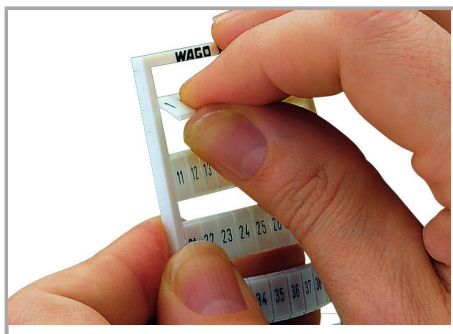

Weight	8,5 g
Fire load	0,257 MJ

Commercial data

Product Group	2 (Terminal Block Accessories)
Packaging type	BOX
Country of origin	DE
GTIN	4017332725835
Customs tariff number	491 19900000

Counterpart

Installation Notes

Application

Separating a strip from the WMB marker card.