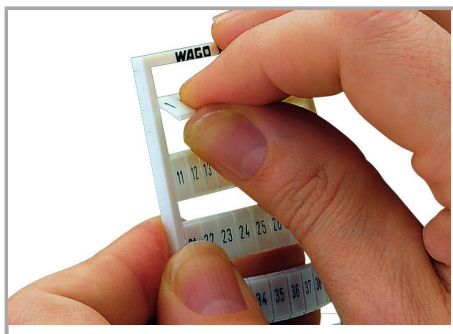

Fișă tehnică | Număr articol: 793-562

WMB marking card; as card; MARKED; 710, 720 ... 800 (10 each); not stretchable; Horizontal marking; snap-on type; white

www.wago.com/793-562

Date

Technical Data

Suitable	for decade marking, with red printing
Marking	710, 720 ... 800
Marking (number)	10
Marking direction	Horizontal marking
Marking color	red
Marking type	Digits
Darstellung des Aufdrucks	same numbers per strip
Pre-assembly	10 strips with 10 markers per card

Geometrical Data

Marker/Strip width	5 mm
Marker width	5 mm

Material Data

Color	white
-------	-------

Supus modificărilor.

WAGO Kontakttechnik GmbH & Co. KG
/Representative Office Romania
Sos. Pipera-Tunari nr. 1/1
building 1, 2nd floor | 077190 Voluntari, Ilfov
Tel.: +40-(0)31 421 85 68 | Email: info-RO@wago.com

Counterpart

Installation Notes

Application

Separating a strip from the WMB marker card.

Stretching a WMB marker strip.

Separating an individual marker from the WMB marker strip – for larger terminal blocks.