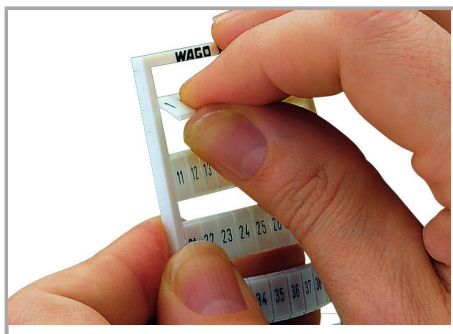

Weight	8,5 g
Fire load	0,257 MJ

Commercial data

Product Group	2 (Terminal Block Accessories)
Packaging type	BOX
Country of origin	DE
GTIN	4017332616461
Customs tariff number	491 19900000

Counterpart

Installation Notes

Application

Separating a strip from the WMB marker card.