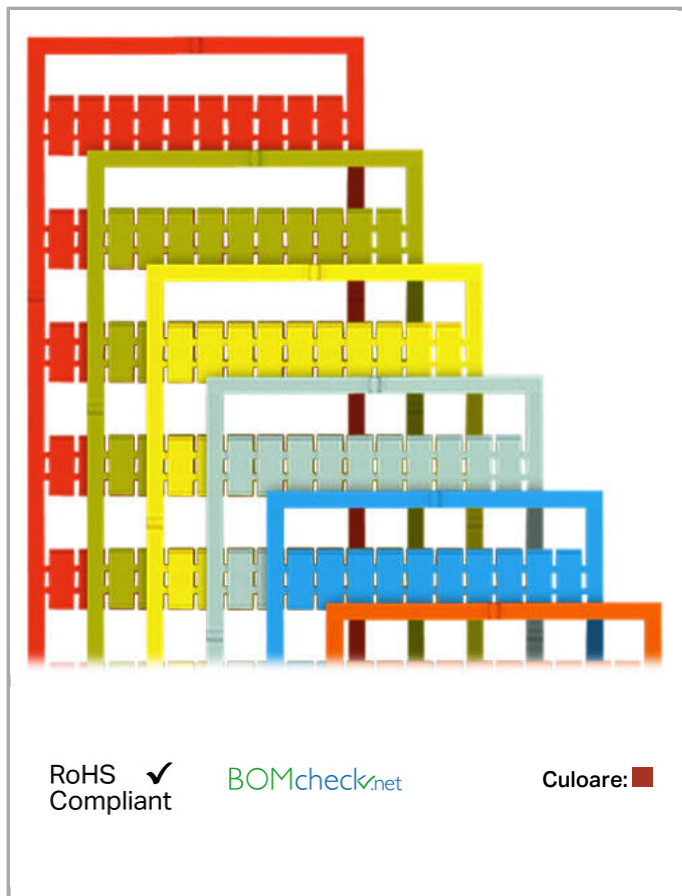

## Fișă tehnică | Număr articol: 793-5603/000-005

WMB marking card; as card; MARKED; 11 ... 20 (10x); stretchable 5 - 5.2 mm;

Vertical marking; snap-on type; red

[www.wago.com/793-5603/000-005](http://www.wago.com/793-5603/000-005)

#### Technical Data

Marking	11 ... 20
Marking (number)	10
Marking direction	Vertical marking
Marking color	black
Marking type	Digits
Darstellung des Aufdrucks	consecutive numbers per strip
Pre-assembly	10 strips with 10 markers per card

## Geometrical Data

Marker/Strip width	5 ... 5.2 mm
Marker width	5 mm