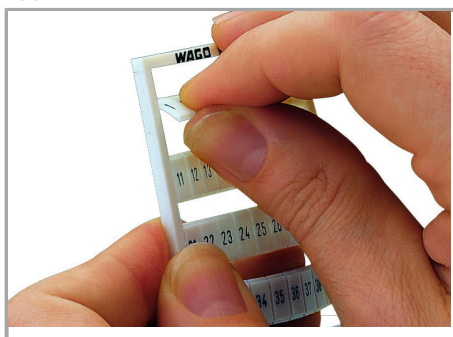

Pre-assembly

10 strips with 10 markers per card

Geometrical Data

Marker/Strip width	5 ... 5.2 mm

Marker width	5 mm

Material Data

Color	white

Weight	8,4 g

Fire load	0,256 MJ

Commercial data

Product Group	2 (Terminal Block Accessories)

Packaging type	BOX

Country of origin	DE

GTIN	4045454817114

Customs tariff number	49119900000

Counterpart

Installation Notes

Application

Separating a strip from the WMB marker card.