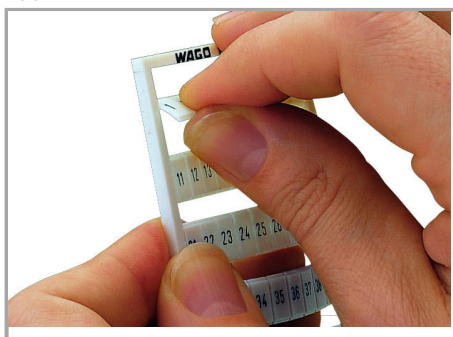

Pre-assembly

10 strips with 10 markers per card

Geometrical Data

Marker/Strip width	5 ... 5.2 mm
Marker width	5 mm

Material Data

Color	white
Weight	8,4 g
Fire load	0,256 MJ

Commercial data

Product Group	2 (Terminal Block Accessories)
Packaging type	BOX
Country of origin	DE
GTIN	4045454817084
Customs tariff number	49119900000

Counterpart

Installation Notes

Application

Separating a strip from the WMB marker card.