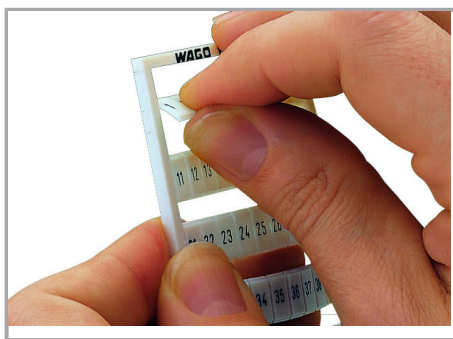

Separating a strip from the WMB marker card.